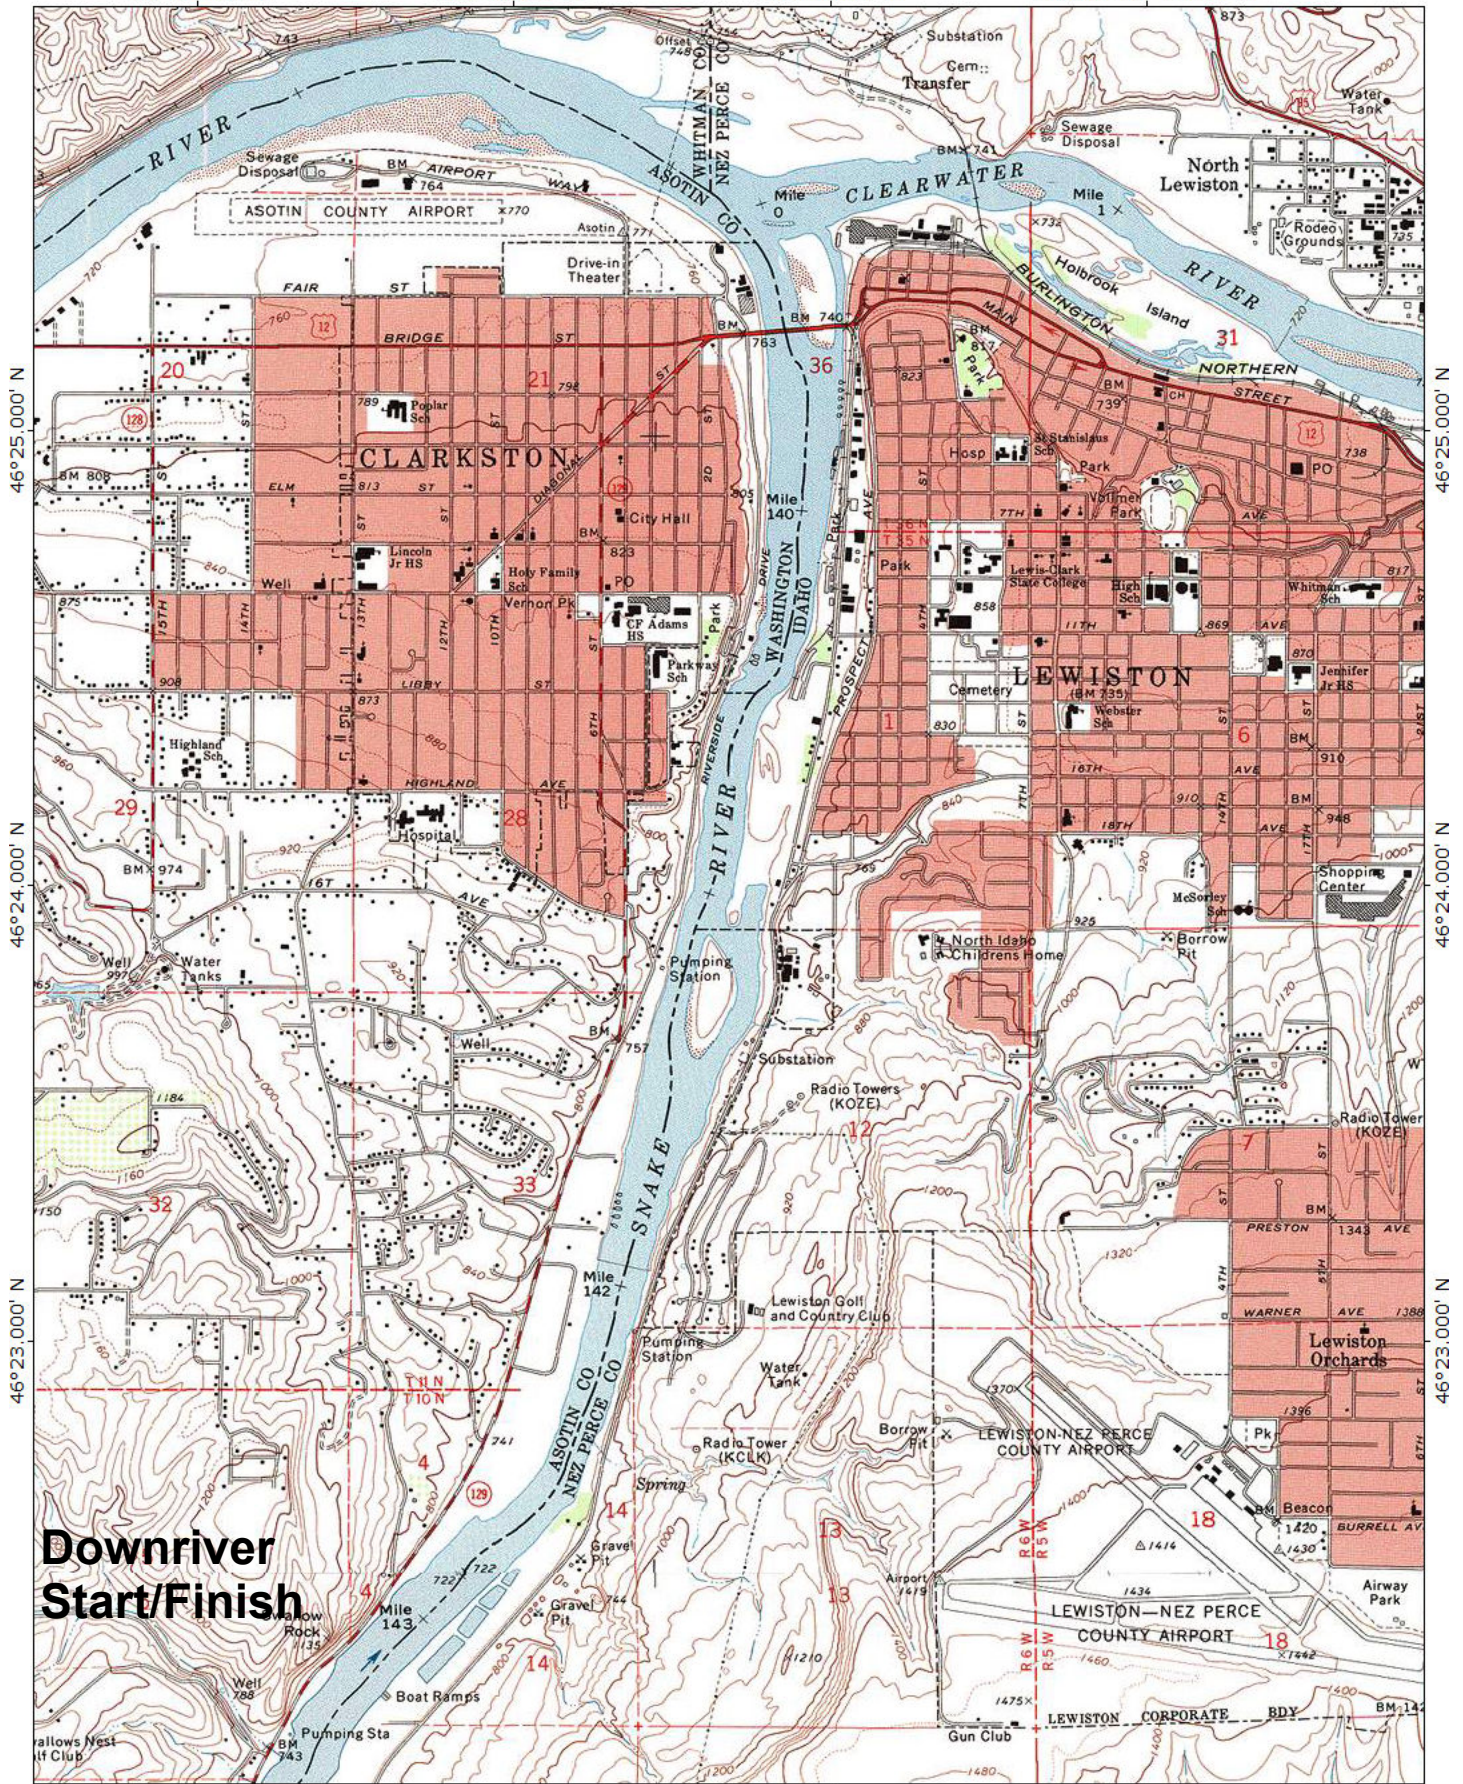

117°04.000' W

TOPO! map printed on 01/04/12 from "Idaho.tpo" and "Untitled.tpg"
117°03.000' W 117°02.000' W

WGS84 117°01.000' W

**Downriver
Start/Finish**

117°04.000' W

117°03.000' W

117°02.000' W

WGS84 117°01.000' W

TN
16°

0 1000 FEET 0 500 1000 METERS

Printed from TOPO! ©2000 National Geographic Holdings (www.topo.com)