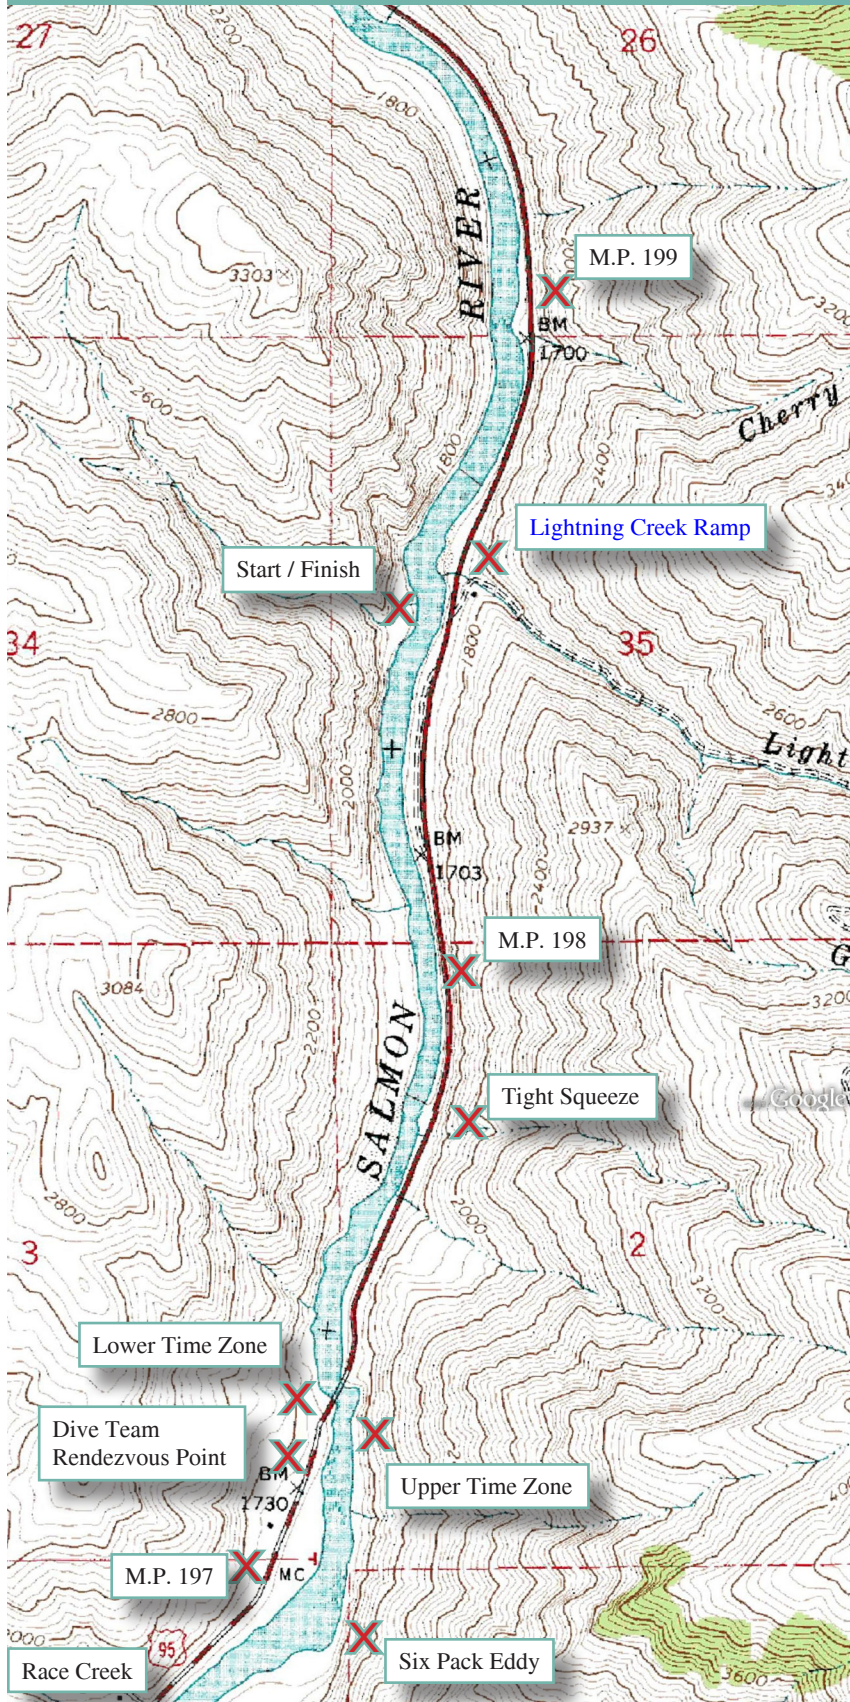

2012 World Marathon Jetboat Races

Riggins, Idaho and the Salmon River Legs

Map Courtesy of Tom Oswald, KD7VZW
Ham Radio Communications