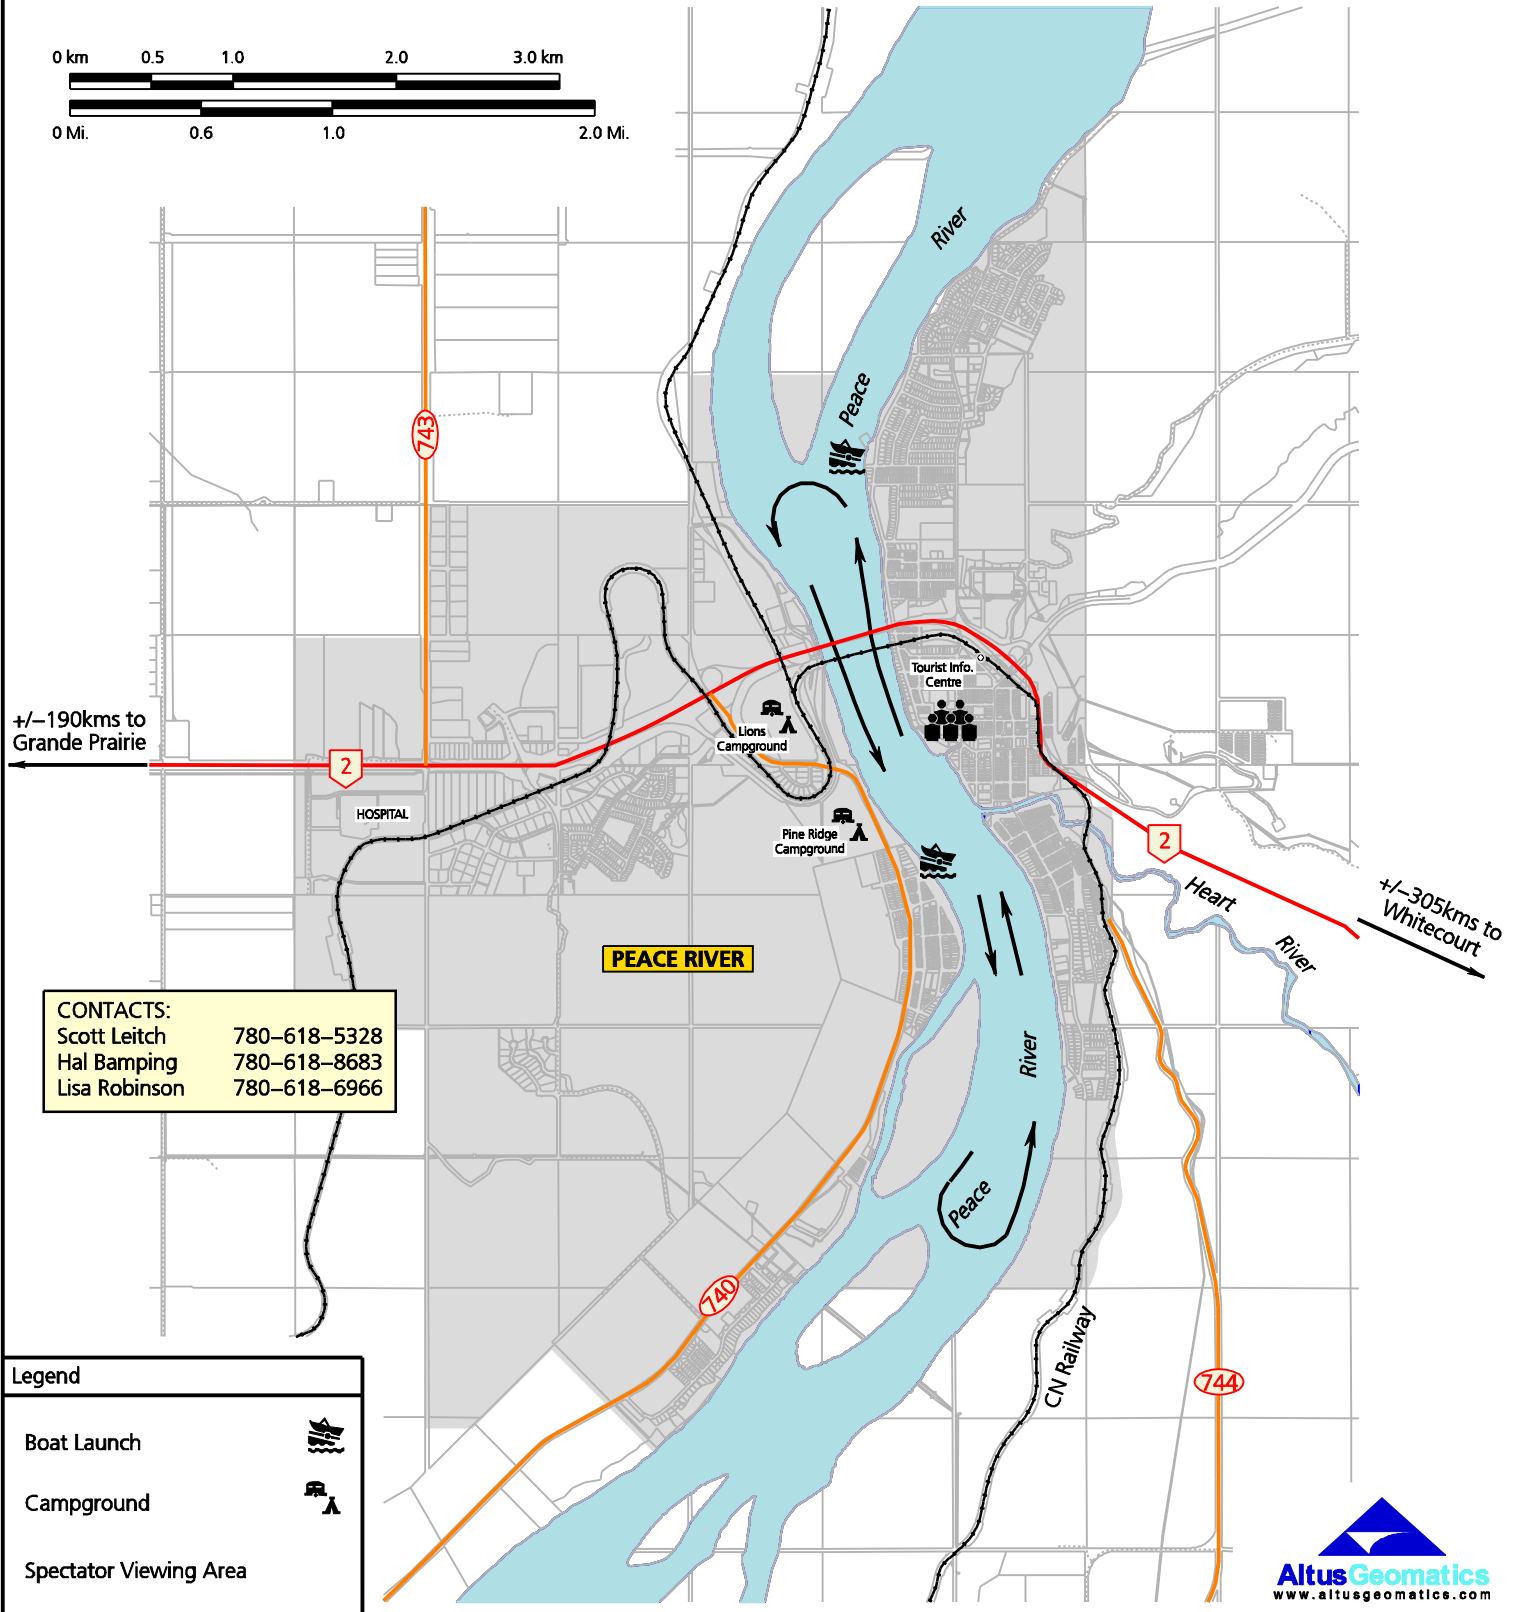

2009 Peace River Gold Cup

Watino to Peace River

July 11th – 10:00 a.m. – Leg One – Watino to Peace River (55 miles)

CONTACTS:
 Scott Leitch 780-618-5328
 Hal Bamping 780-618-8683
 Lisa Robinson 780-618-6966

Legend

- Boat Launch 
- Campground 
- Spectator Viewing Area 

2009 Peace River Gold Cup

Peace River Circuit

July 11th – 2:00 p.m. – Leg Two – Circuit Races 4 Laps (24 miles)

July 12th – 2:00 p.m. – Leg Four – Circuit Races 4 Laps (24 miles)

2009 Peace River Gold Cup

July 12th – 10:00 a.m. – Leg Three – Dunvegan Bridge to Peace River (65 miles)

Legend

Boat Launch

Spectator Viewing Area

CONTACTS:

Scott Leitch	780-618-5328
Hal Bamping	780-618-8683
Lisa Robinson	780-618-6966

0 km 2.5 5.0 10.0 15.0 km

0 Mi. 2.5 5.0 10.0 Mi.