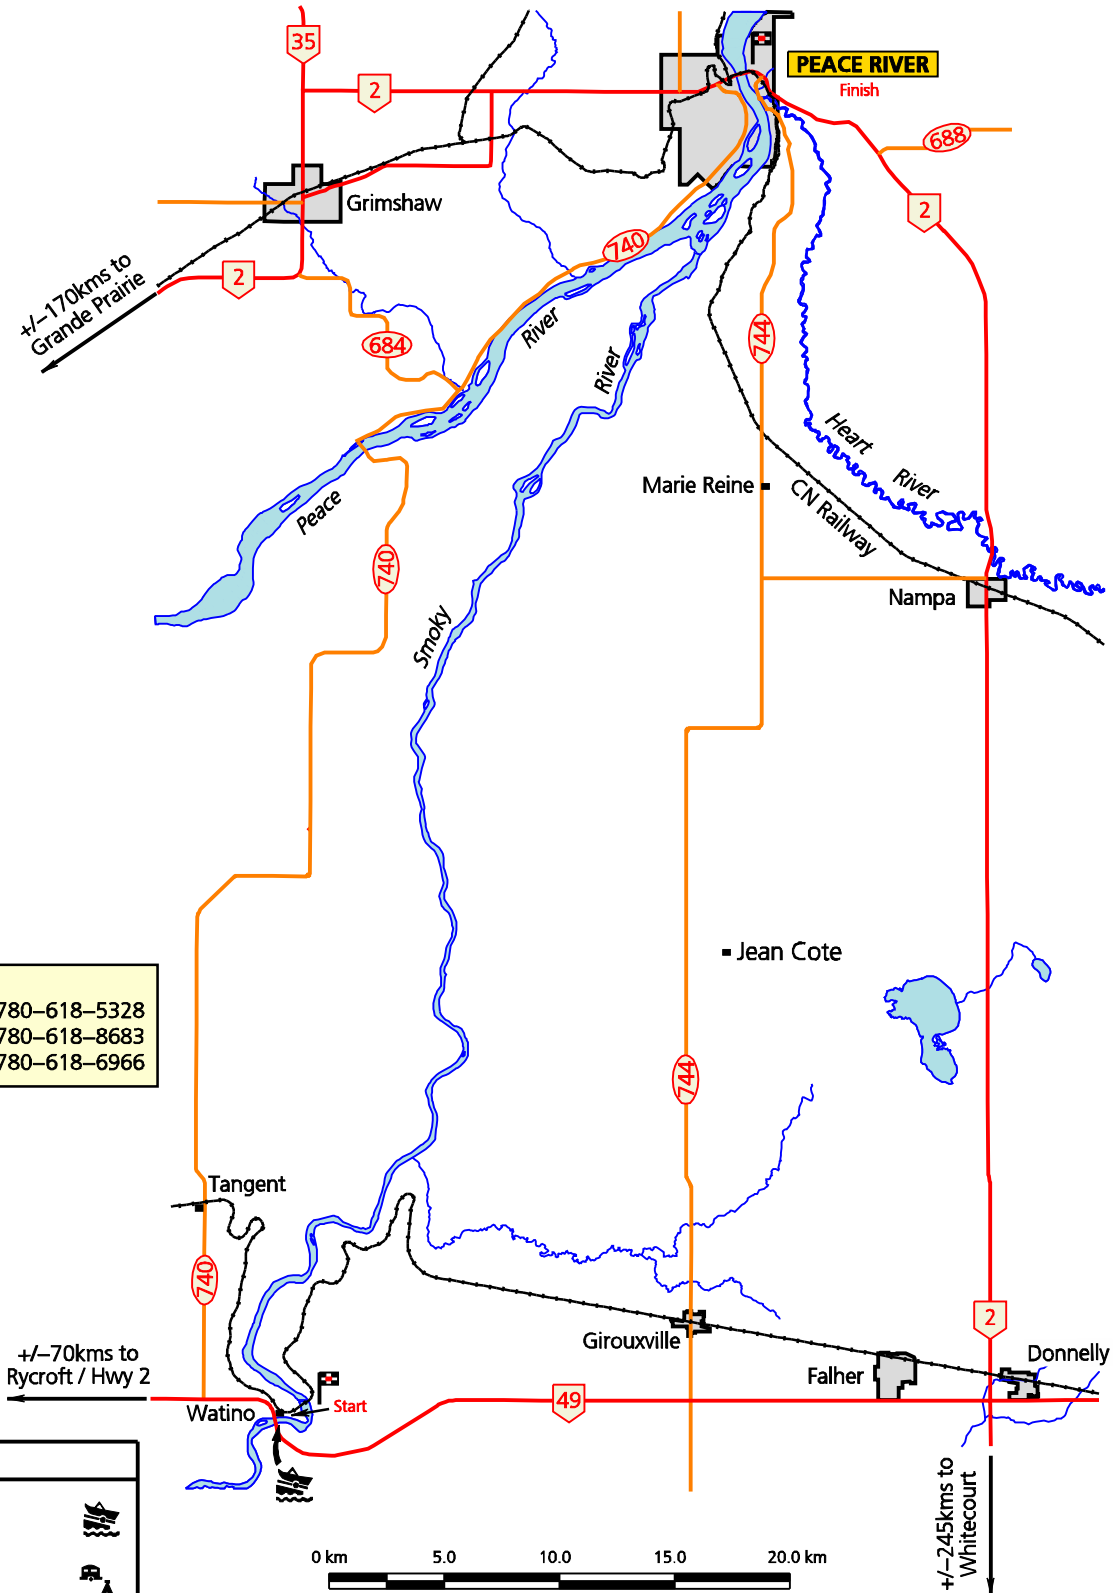

2009 Peace River Gold Cup

Watino to Peace River

July 11th – 10:00 a.m. – Leg One – Watino to Peace River (55 miles)

CONTACTS:
 Scott Leitch 780-618-5328
 Hal Bamping 780-618-8683
 Lisa Robinson 780-618-6966

Legend

- Boat Launch 
- Campground 
- Spectator Viewing Area 

2009 Peace River Gold Cup

Peace River Circuit

July 11th – 2:00 p.m. – Leg Two – Circuit Races 4 Laps (24 miles)

July 12th – 2:00 p.m. – Leg Four – Circuit Races 4 Laps (24 miles)

2009 Peace River Gold Cup

July 12th – 10:00 a.m. – Leg Three – Dunvegan Bridge to Peace River (65 miles)

Legend

Boat Launch

Spectator Viewing Area

CONTACTS:

Scott Leitch	780-618-5328
Hal Bamping	780-618-8683
Lisa Robinson	780-618-6966

0 km 2.5 5.0 10.0 15.0 km

0 Mi. 2.5 5.0 10.0 Mi.