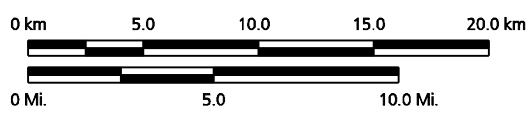

Legend

- Boat Launch 
- Campground 
- Spectator Viewing Area 

2009 Peace River Gold Cup

Peace River Circuit

July 11th – 2:00 p.m. – Leg Two – Circuit Races 4 Laps (24 miles)

July 12th – 2:00 p.m. – Leg Four – Circuit Races 4 Laps (24 miles)