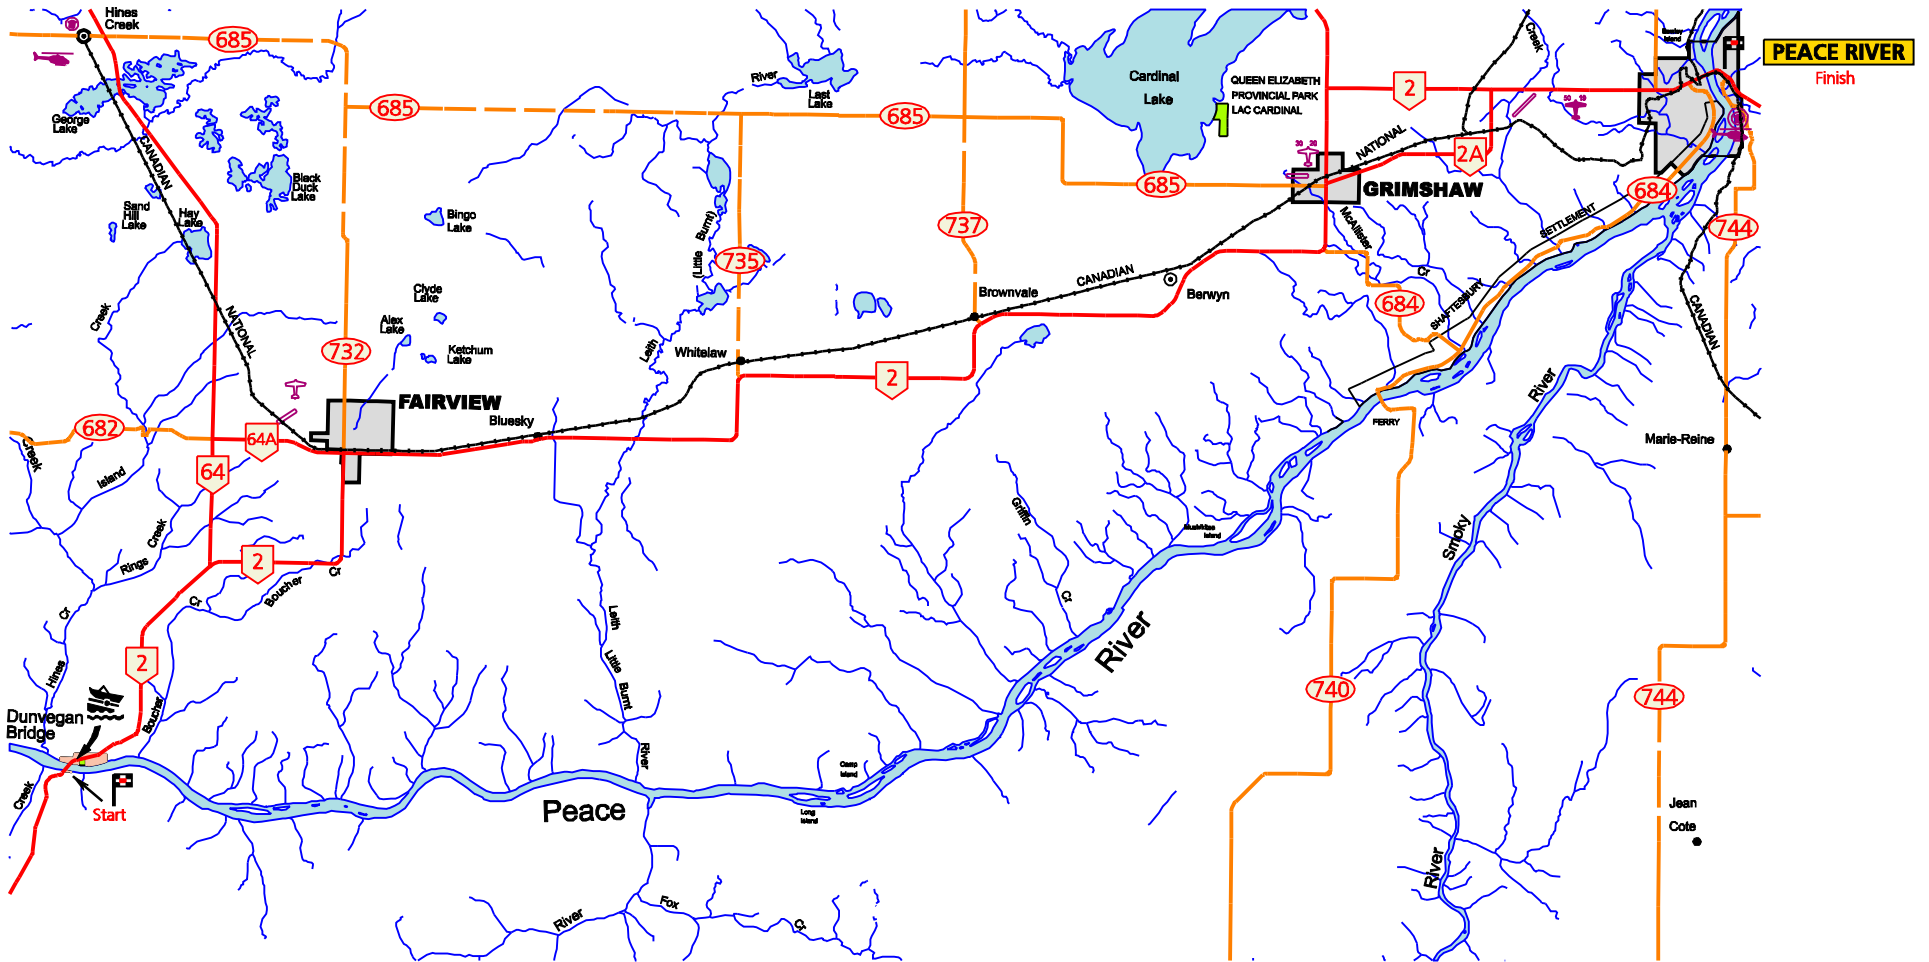

2009 Peace River Gold Cup

Watino to Peace River

July 11th – 10:00 a.m. – Leg One – Watino to Peace River (55 miles)

CONTACTS:
 Scott Leitch 780-618-5328
 Hal Bamping 780-618-8683
 Lisa Robinson 780-618-6966

Legend

- Boat Launch 
- Campground 
- Spectator Viewing Area 

2009 Peace River Gold Cup

Peace River Circuit

July 11th – 2:00 p.m. – Leg Two – Circuit Races 4 Laps (24 miles)

July 12th – 2:00 p.m. – Leg Four – Circuit Races 4 Laps (24 miles)

2009 Peace River Gold Cup

July 12th – 10:00 a.m. – Leg Three – Dunvegan Bridge to Peace River (65 miles)

Legend

Boat Launch

Spectator Viewing Area

CONTACTS:

Scott Leitch	780-618-5328
Hal Bamping	780-618-8683
Lisa Robinson	780-618-6966

0 km 2.5 5.0 10.0 15.0 km

0 Mi. 2.5 5.0 10.0 Mi.